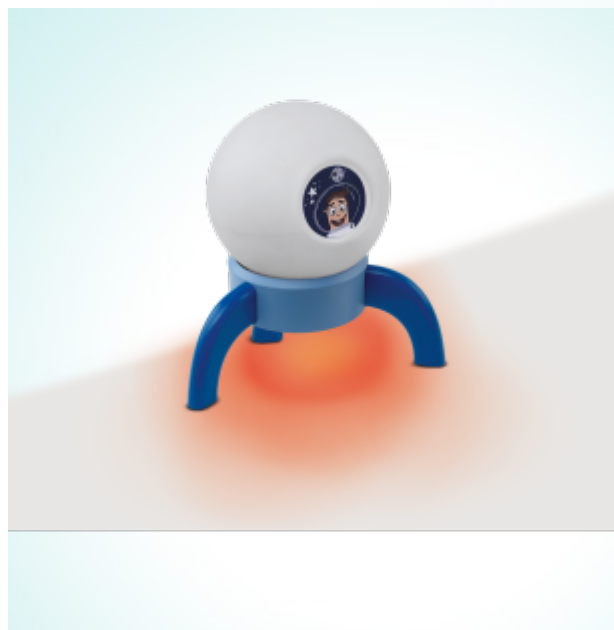

96852

ASTRONOVA

General Information

Article: 96852
Lighting Type: table luminaire
EAN Code: 9002759968526

Dimensions

Height: 205 mm
Ø: 240 mm
Weight: 0.679 kg

Illuminant

Socket: LED
Illuminant: LED
Delivery: incl.
Wattage: 5,4W
Luminous Flux: 640 lm
Luminous Colour: 3000K warm white
Average Lifetime: 25,000 h
Energy Efficiency: A+

Material & Colour

Enclosure Material: steel, plastic
Enclosure Colour: blue
Glass / Shade Material: plastic
Glass / Shade Colour: white

Functionality

Switch: in-line switch+plug-in driver

Technical Information

Protection Class: 2
Line Voltage: 220-240V,50/60Hz
Operation Voltage: 350mA

LED

Technical changes reserved